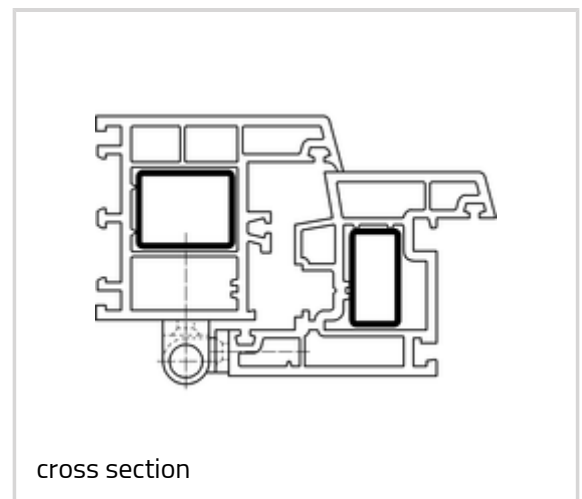

## K 3281 WF

for PVCu tilt windows

### Technical details

Attributes	Value
Knuckle length	75,0 mm
Knuckle diameter	14,0 mm
Pin diameter	7,0 mm

### Item

Finish(es)	070-RAL 9016 Traffic White
OF-NR.	070
VPE	pack of 20
DIN	DIN right and left hand
Item No.	5 090701 0 07007
EAN	4015471014339
Finish(es)	071-H9 Brown
OF-NR.	071

---

**SIKU - K 3281 WF**