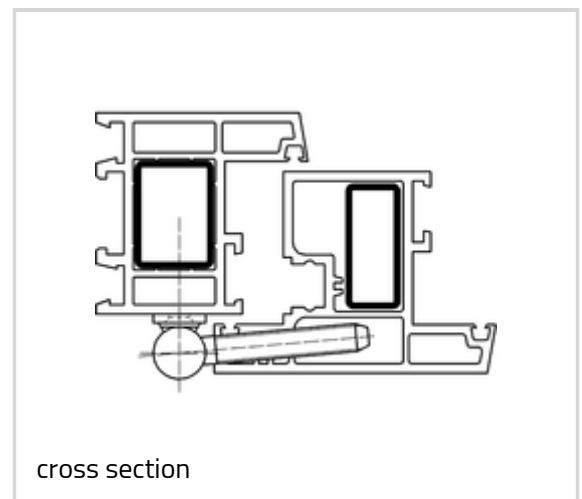

K 3172 WF

for PVCu turn windows

Technical details

Attributes	Value
Knuckle length	57,0 mm
Knuckle diameter	15,0 mm
Pin diameter	10,0 mm

Note

Version with sash pin 7 x 45 mm.

Application accessories on request.

Combinations

Cover cap K 3100

Item

Finish(es)	015-nickelled
OF-NR.	015
VPE	pack of 20
DIN	DIN right and left hand
Item No.	5 090502 0 01507

SIKU - K 3172 WF

EAN	4015471021702
Finish(es)	040-Satin Stainless Steel
OF-NR.	040
VPE	pack of 20
DIN	DIN right and left hand
Item No.	5 090502 0 04007
EAN	4015471021689
Finish(es)	070-RAL 9016 Traffic White
OF-NR.	070
VPE	pack of 20
DIN	DIN right and left hand
Item No.	5 090502 0 07007
EAN	4015471013752
Finish(es)	071-H9 Brown
OF-NR.	071
VPE	pack of 20
DIN	DIN right and left hand
Item No.	5 090502 0 07107
EAN	4015471013769
Finish(es)	110-Topzinc
OF-NR.	110
VPE	pack of 20
DIN	DIN right and left hand
Item No.	5 090502 0 11007
EAN	4015471040901