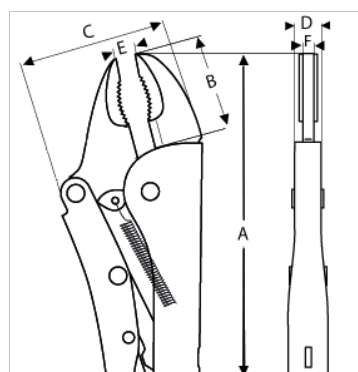

64A-235-1

**Universal Locking Pliers Curved with
Cutter 225 mm**

PRODUCT DETAILS

- General use. To hold bars, sheet metal, bolts, nuts, etc.
- Strong forged jaws

- Chrome molybdenum steel
- Nickel plated

PRODUCT ATTRIBUTES

Product	A	B	C	D	E	F	G		
64A-235-1	225 mm	38 mm	48 mm	12 mm	0-35 mm	7 mm	6 mm	3 mm	543 g